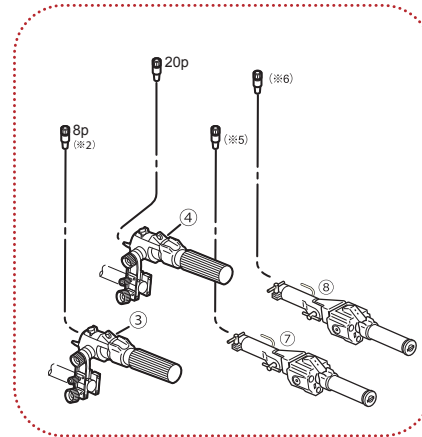

4K UHDxs CJ20eX7.8B ZOOM LENS

PRODUCT NAME: CJ20eX7.8B

SPECIFICATIONS

BUILT-IN EXTENDER	1.0x	2.0x
FOCAL LENGTH	7.8-156mm	15.6-312mm
ZOOM RATIO	20x	
MAXIMUM RELATIVE APERTURE	1:1.8 at 7.8 - 108mm 1:2.6 at 156mm	1:3.6 at 15.6 - 216mm 1:5.2 at 312mm
ANGULAR FIELD OF VIEW	63.2°× 38.2° at 7.8mm 3.5°× 2.0° at 156mm	34.2°× 19.6° at 15.6mm 1.8°× 1.0° at 312mm
M.O.D.	0.80 Meter (10mm with Macro)	
OBJECT DIMENSIONS AT M.O.D.	91.7×51.6cm at 7.8mm 4.8×2.7cm at 156mm	45.9×25.9cm at 15.6mm 2.4×1.4cm at 312mm
APPROX. SIZE (W x H x L)	6.7 x 4.5 x 9.1 in (169.9 x 114.4 x 230 mm)	
APPROX. MASS	4.81 lbs (2.18kg)	

DIMENSIONS

RECOMMENDED LENS SYSTEM / ACCESSORIES

UHDxs

Focus Servo Controllers (For IASE Lenses)

Zoom Servo Controllers

#	Unit	Description
①	FPD-400*4	Focus Positional Demand
②	FPD-400D	Focus Positional Demand
③	ZSD-300M	Zoom Servo Demand
④	ZSD-300D	Zoom Servo Demand
⑤	FDJ-D02	Digital Focus Demand
⑥	FDJ-P01	Digital Focus Demand
⑦	ZDJ-D02	Digital Zoom Demand
⑧	ZDJ-P01	Digital Zoom Demand