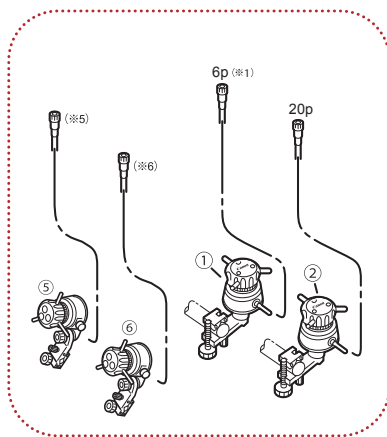

4K UHDxs CJ20eX7.8B ZOOM LENS

PRODUCT NAME: CJ20eX7.8B

SPECIFICATIONS

BUILT-IN EXTENDER	1.0x	2.0x
FOCAL LENGTH	7.8-156mm	15.6-312mm
ZOOM RATIO	20x	
MAXIMUM RELATIVE APERTURE	1:1.8 at 7.8 - 108mm 1:2.6 at 156mm	1:3.6 at 15.6 - 216mm 1:5.2 at 312mm
ANGULAR FIELD OF VIEW	63.2°× 38.2° at 7.8mm 3.5°× 2.0° at 156mm	34.2°× 19.6° at 15.6mm 1.8°× 1.0° at 312mm
M.O.D.	0.80 Meter (10mm with Macro)	
OBJECT DIMENSIONS AT M.O.D.	91.7×51.6cm at 7.8mm 4.8×2.7cm at 156mm	45.9×25.9cm at 15.6mm 2.4×1.4cm at 312mm
APPROX. SIZE (W x H x L)	6.7 x 4.5 x 9.1 in (169.9 x 114.4 x 230 mm)	
APPROX. MASS	4.81 lbs (2.18kg)	

DIMENSIONS

RECOMMENDED LENS SYSTEM / ACCESSORIES

UHDxs

Focus Servo Controllers (For IASE Lenses)

Zoom Servo Controllers

#	Unit	Description
①	FPD-400*4	Focus Positional Demand
②	FPD-400D	Focus Positional Demand
③	ZSD-300M	Zoom Servo Demand
④	ZSD-300D	Zoom Servo Demand
⑤	FDJ-D02	Digital Focus Demand
⑥	FDJ-P01	Digital Focus Demand
⑦	ZDJ-D02	Digital Zoom Demand
⑧	ZDJ-P01	Digital Zoom Demand

- (※1) CC-2006 conversion cable is necessary to connect between IASE Digital Drive Lens and FPD-400.
- (※2) CC-2008 conversion cable is necessary to connect between New Digital Drive Lens and ZSD-300M.
- (※3) For the optical accessories, the 127mm diameter P0.75 filters are applicable.
The filters are to be attached to the threaded hood unit.
(UV/Clear/Cross/Snow Cross/Sunny Cross/Polarized Light/Softon/ ND8)
- (※4) FPD-400 is not available from Canon stock.
- (※5) BDC-11 conversion cable is necessary to connect between New Digital Drive Lens and ZDJ-D02/FDJ-D02
- (※6) BDC-21 conversion cable is necessary to connect between New Digital Drive Lens and ZDJ-P01/FDJ-P01