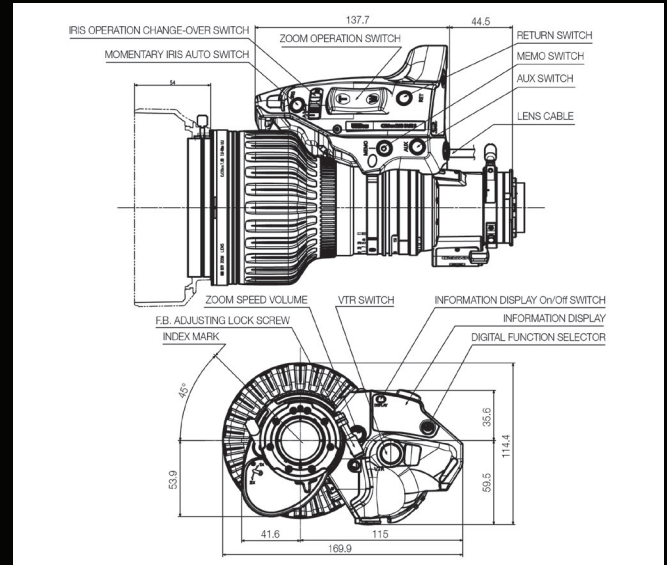

4K UHDxs CJ20eX7.8B ZOOM LENS

PRODUCT NAME: CJ20eX7.8B

SPECIFICATIONS

BUILT-IN EXTENDER	1.0x	2.0x
FOCAL LENGTH	7.8-156mm	15.6-312mm
ZOOM RATIO	20x	
MAXIMUM RELATIVE APERTURE	1:1.8 at 7.8 - 108mm 1:2.6 at 156mm	1:3.6 at 15.6 - 216mm 1:5.2 at 312mm
ANGULAR FIELD OF VIEW	63.2°× 38.2° at 7.8mm 3.5°× 2.0° at 156mm	34.2°× 19.6° at 15.6mm 1.8°× 1.0° at 312mm
M.O.D.	0.80 Meter (10mm with Macro)	
OBJECT DIMENSIONS AT M.O.D.	91.7×51.6cm at 7.8mm 4.8×2.7cm at 156mm	45.9×25.9cm at 15.6mm 2.4×1.4cm at 312mm
APPROX. SIZE (W x H x L)	6.7 x 4.5 x 9.1 in (169.9 x 114.4 x 230 mm)	
APPROX. MASS	4.81 lbs (2.18kg)	

DIMENSIONS